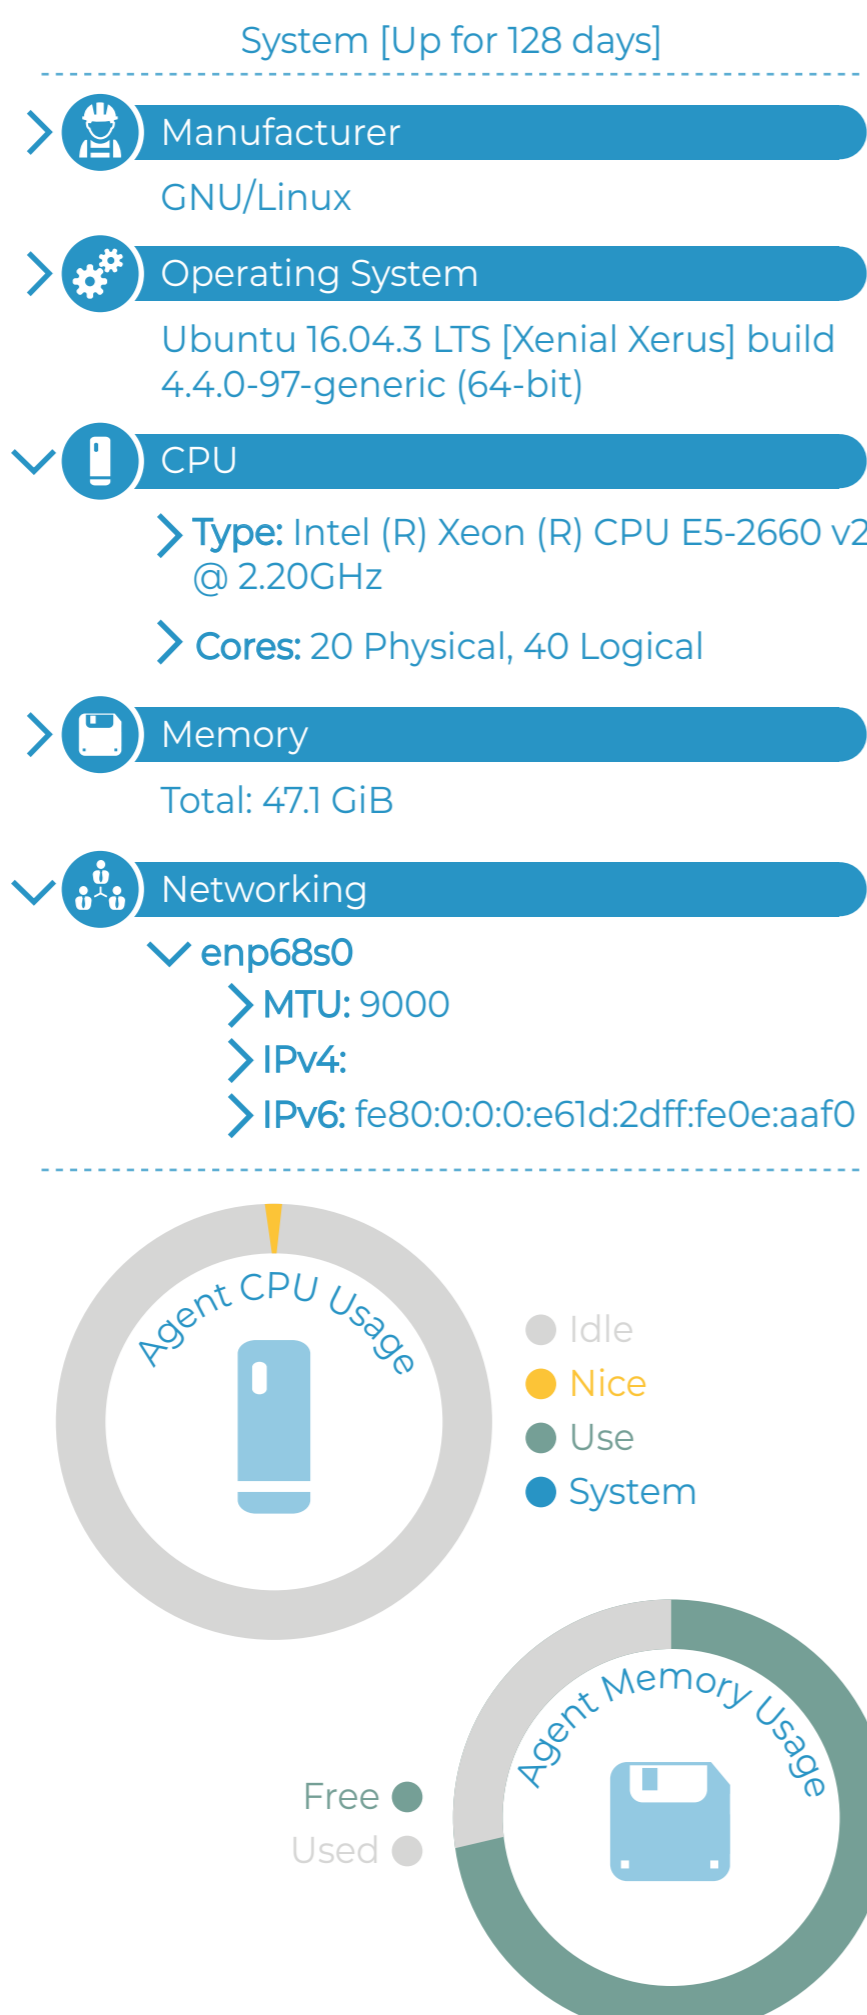

Edge Framework for a Resource-aware Distributed Applications

Workload Metrics

Agent Metrics

Constraint Optimization

Agent Topology