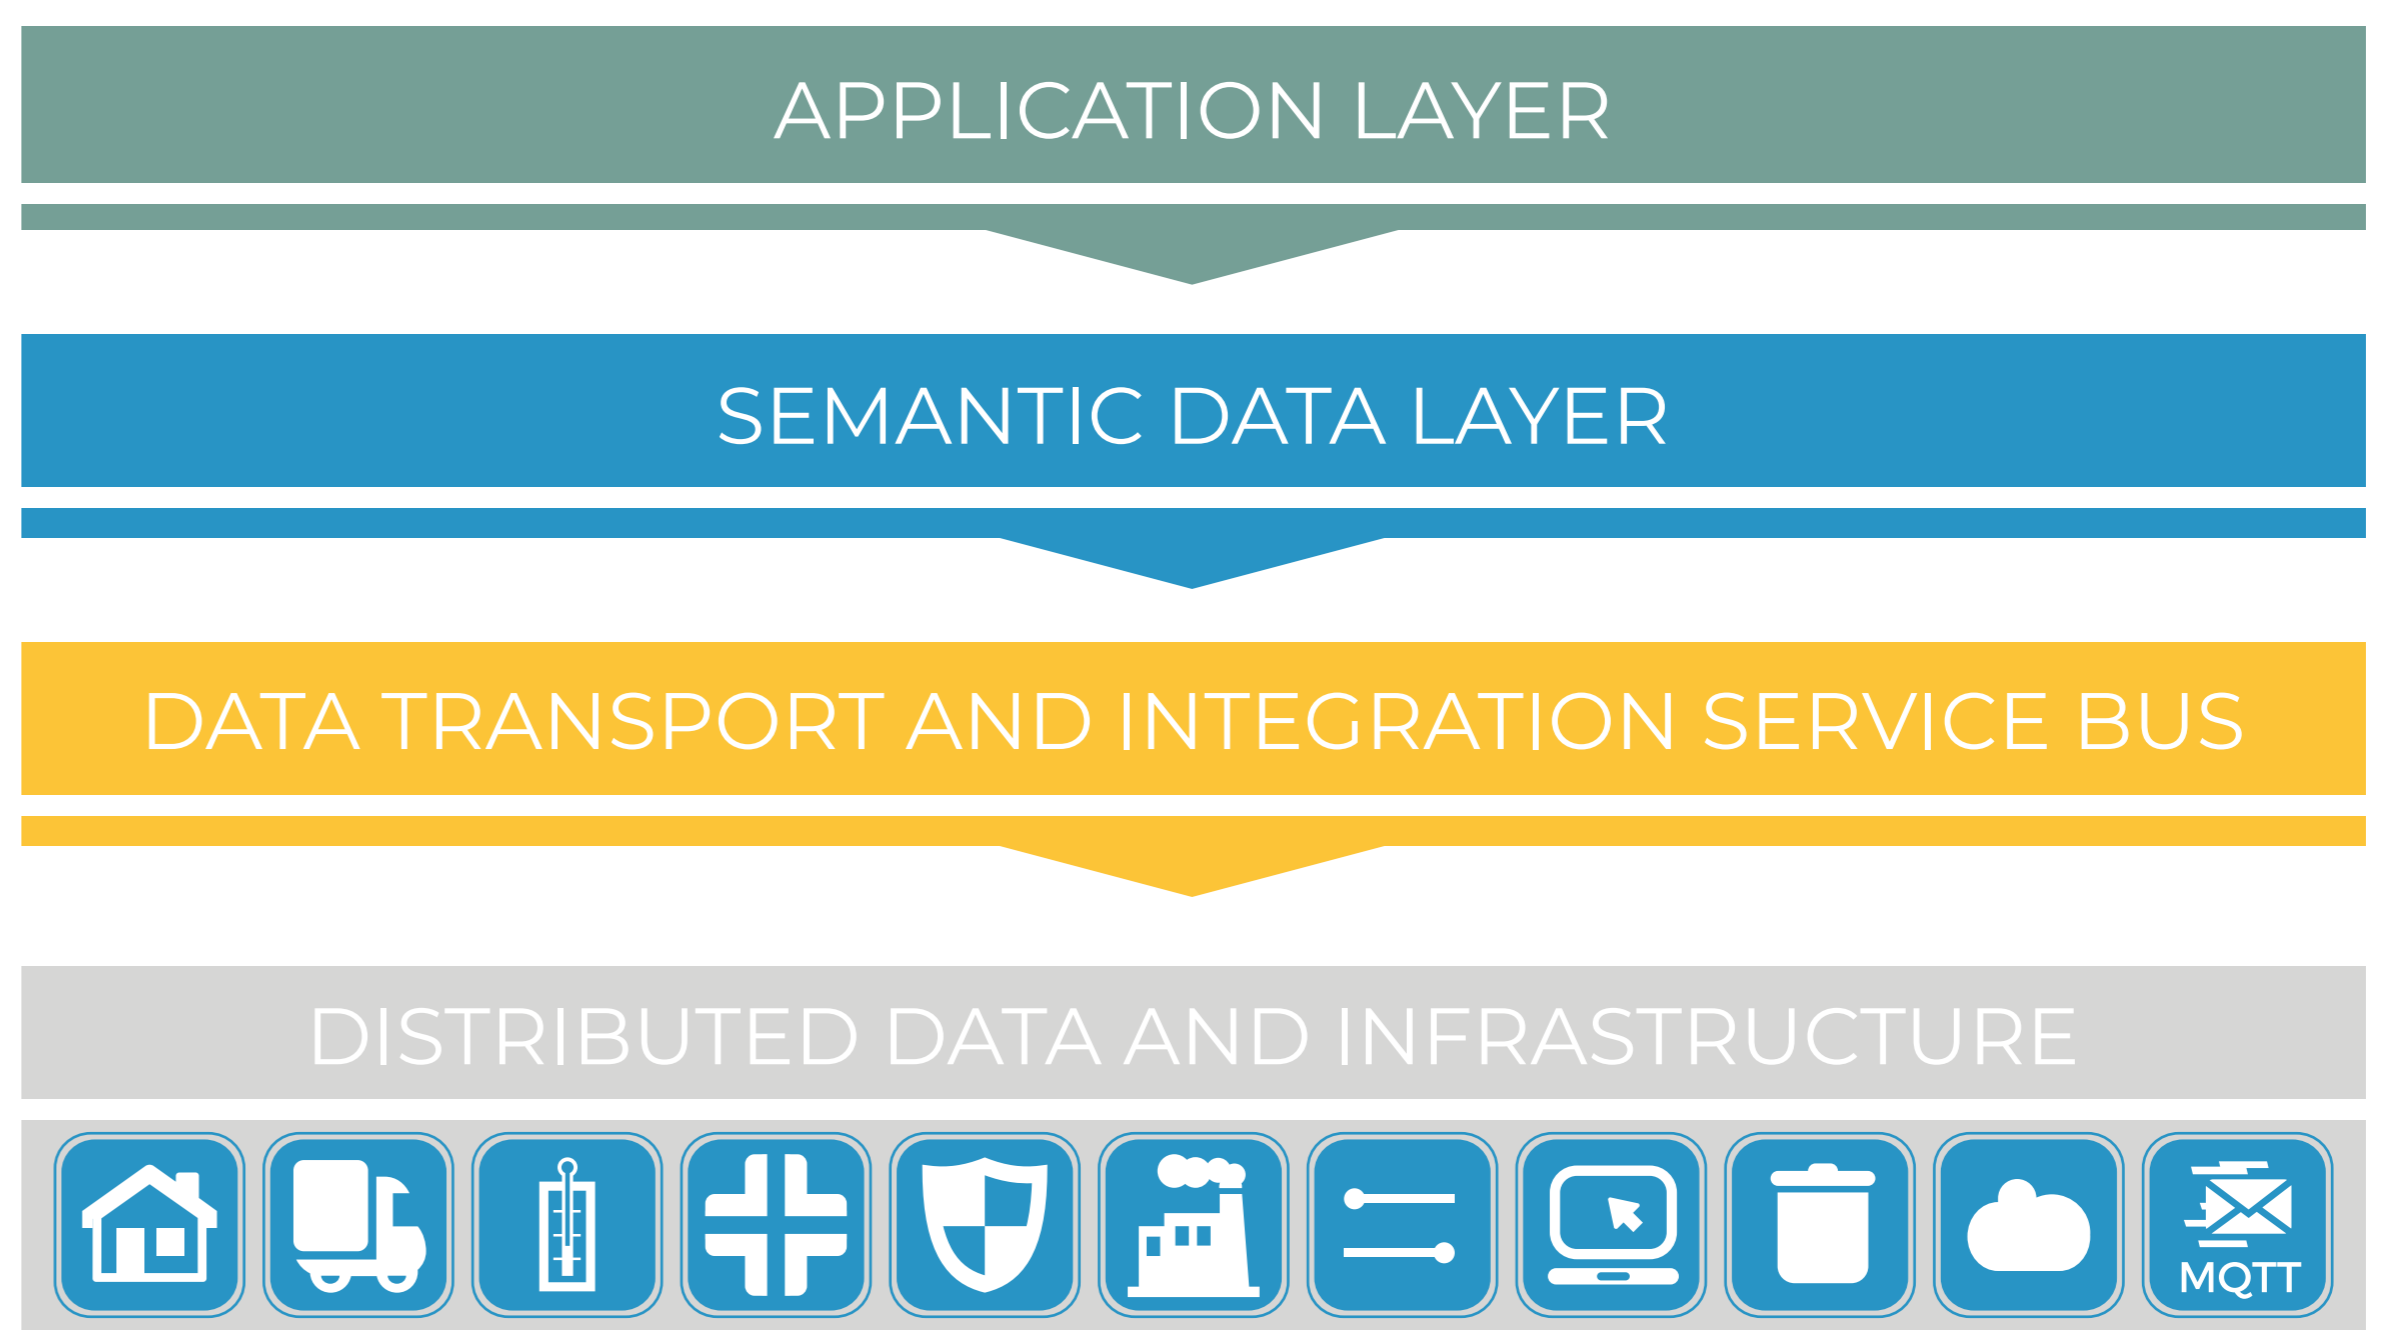

Edge Framework for a Resource-aware Distributed Applications

Workload Metrics

Agent Metrics

Constraint Optimization

Agent Topology