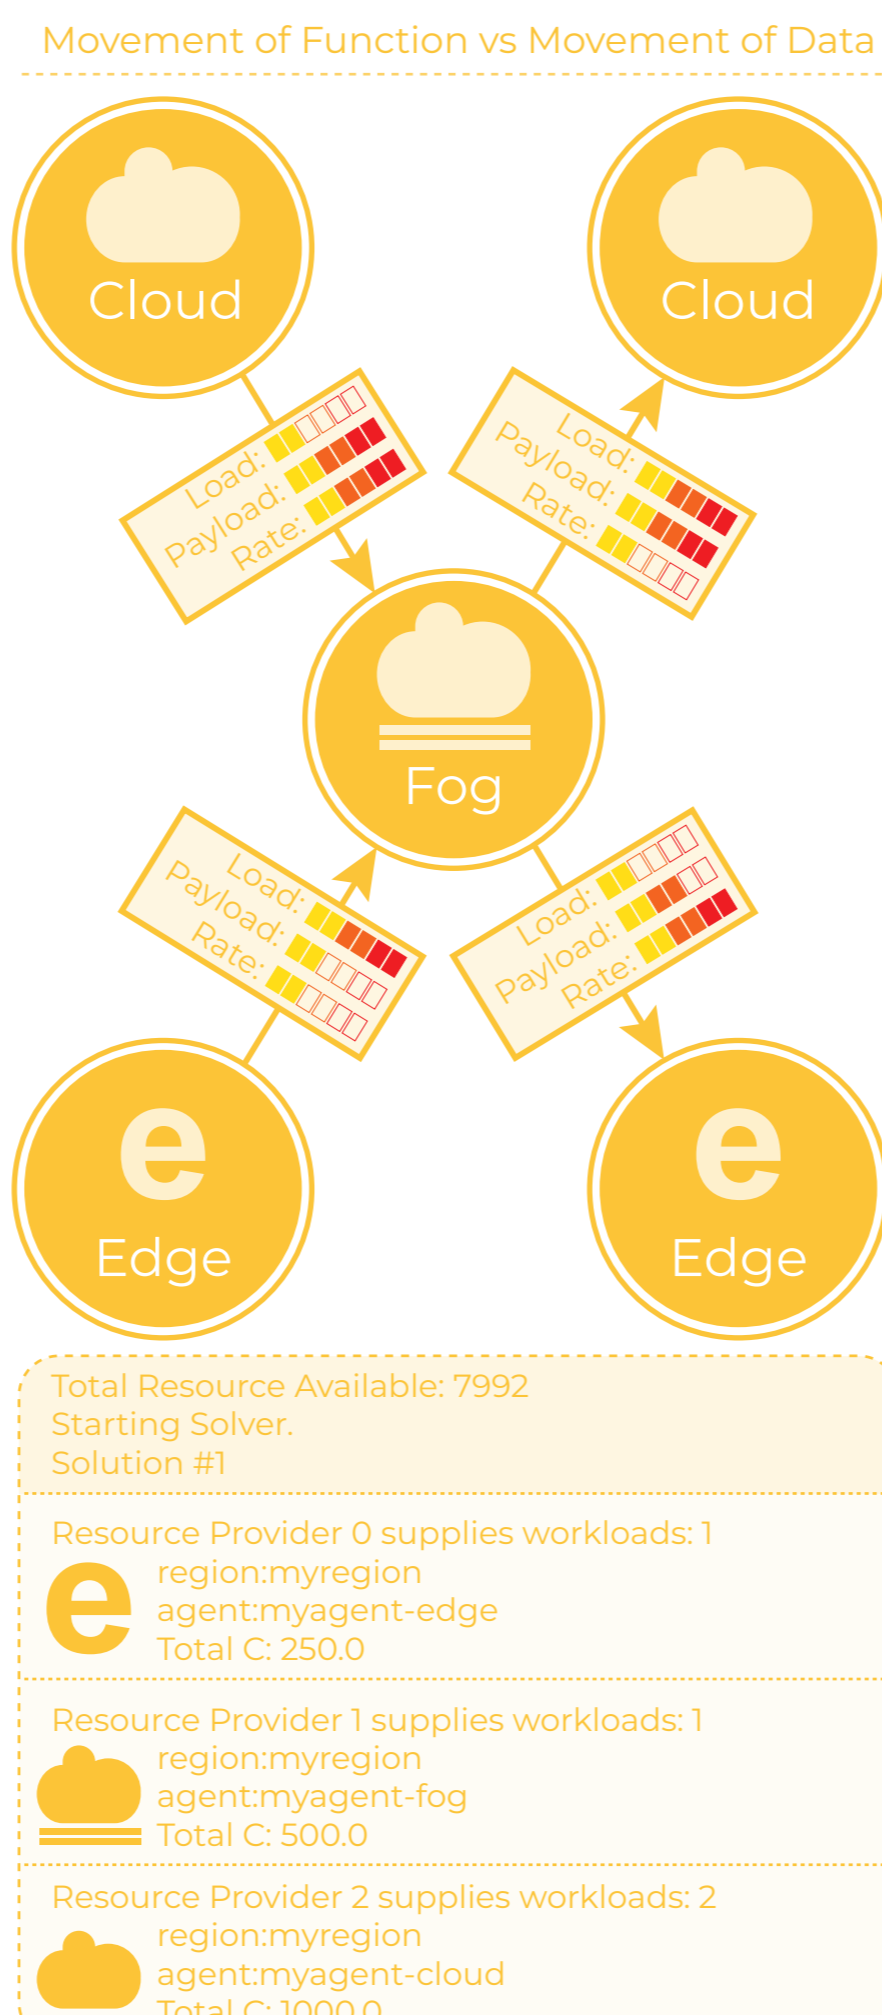

Edge Framework for a Resource-aware Distributed Applications

Workload Metrics

Agent Metrics

Constraint Optimization

Agent Topology