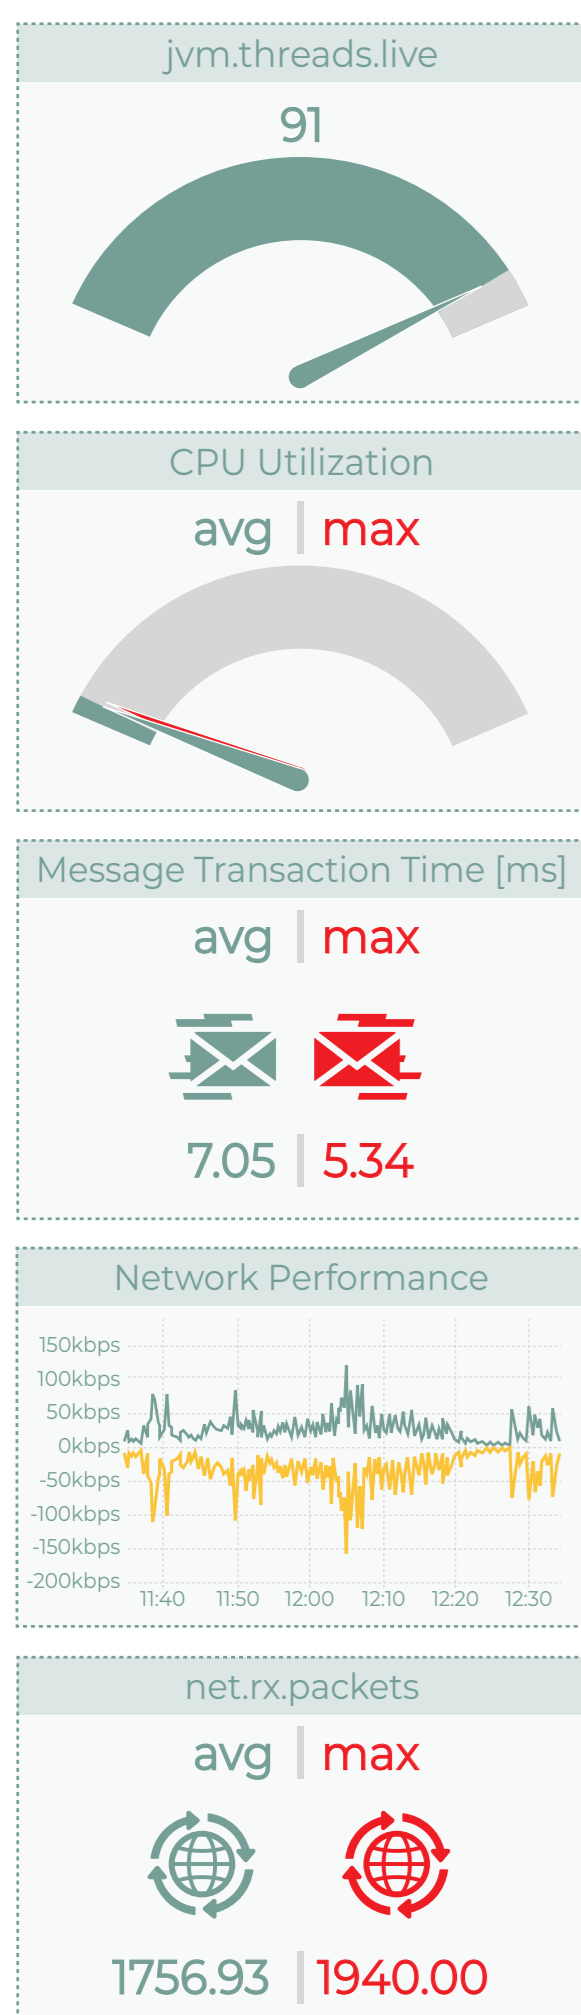

Edge Framework for a Resource-aware Distributed Applications

Workload Metrics

Agent Metrics

Constraint Optimization

Agent Topology