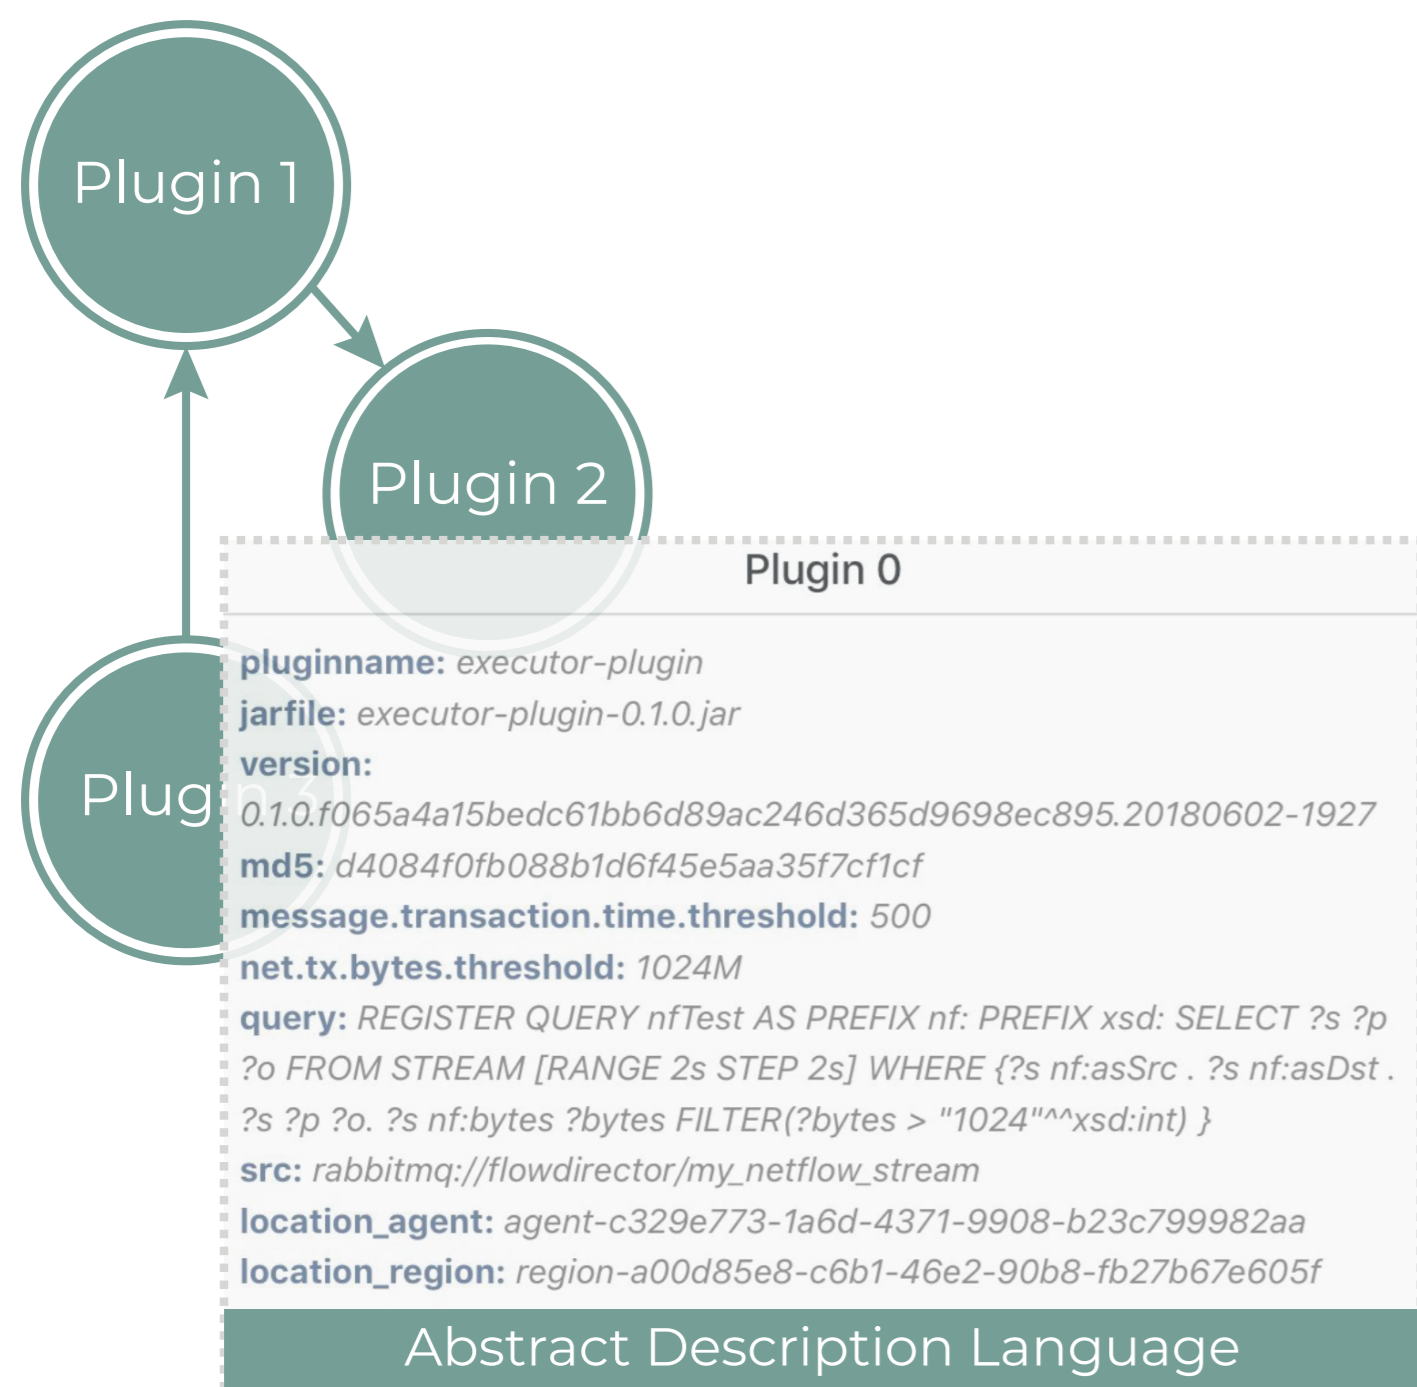

Edge Framework for a Resource-aware Distributed Applications

Workload Metrics

Agent Metrics

Constraint Optimization

Agent Topology